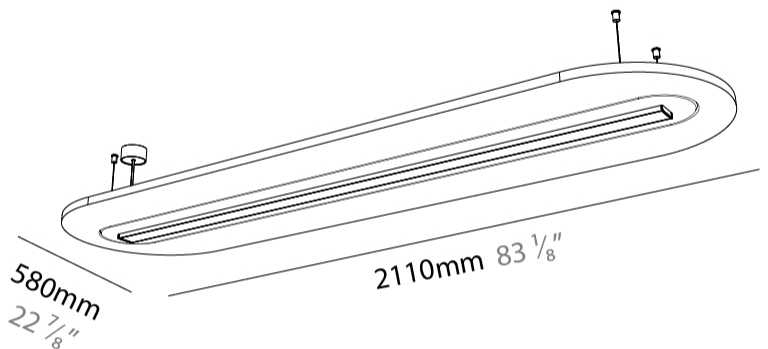

Diffuser: [PMMA - Opal / Clear / Microprism / Clear Microprism / Wallwash Double Asymmetric / Glare Control / Black Raster / Black Raster / Wallwash Left / Wallwash Right](#)

Fixture Finish: [SSR / BKV / CWI / CRY / HAB / UFT / ITA / RUA / FTG / MYG / LOD / PUS / FRO / FUP / KIA / POP / BLS / SPG / MEY / GOH / CHC / COM / ABZ / JAG / OBR / MOS / ROR](#)

Holder Finish: [SSR / BKV / CWI / CRY / HAB / LAG / UFT / ITA / RUA / RUR / MIC / FTG / MYG / TWT / LOD / PUS / FRO / FUP / KIA / POP / BLS / SPG / MEY / GOH / GUM / CHC / COM / ABZ / JAG](#)

Accent Finish: [OPL / MPM / CMP / BKR / WHR / GCL / WWR / WWL / WDA](#)

Acoustic Finish: [SFW / CYW / SEE / SYN / MTS / PMB / TTN / CYB / STO / DPE / BES / SHB / ARE / ANE / VRD / CRF](#)

Fixture Material: [Acoustic / Aluminum / PMMA](#)

Primary Material: [Acoustic](#)

Cable Details: [2000mm/78 3/4" or 6000mm/236 1/4" Cable, - Transparent](#)

ELECTRICAL

Lamp Type: LED
Input Wattage (W): 38.7
Total Output Wattage (W): 35.5
Dimming: [Non-dimming / DALI Dimming / MATTER Dimming](#)
Driver Included: No
Driver Location: Remote
Driver Class: Class 2
Input Voltage (V): 120 - 277
Upon Request: [0 - 10V Dimming / Phase Dimming](#)

LED

Color Temperature (°K): [2700 / 3000 / 3500 / 4000](#)
Max. Delivered Lumen (lm): Max 5540
Nominal Lumen (lm): Max 6420
CRI: >90 CRI
Lamp Life (hrs): 50000

OPTICAL

RATINGS AND CERTIFICATIONS

Certified By: Certified for North American Standards
IP rating: IP20