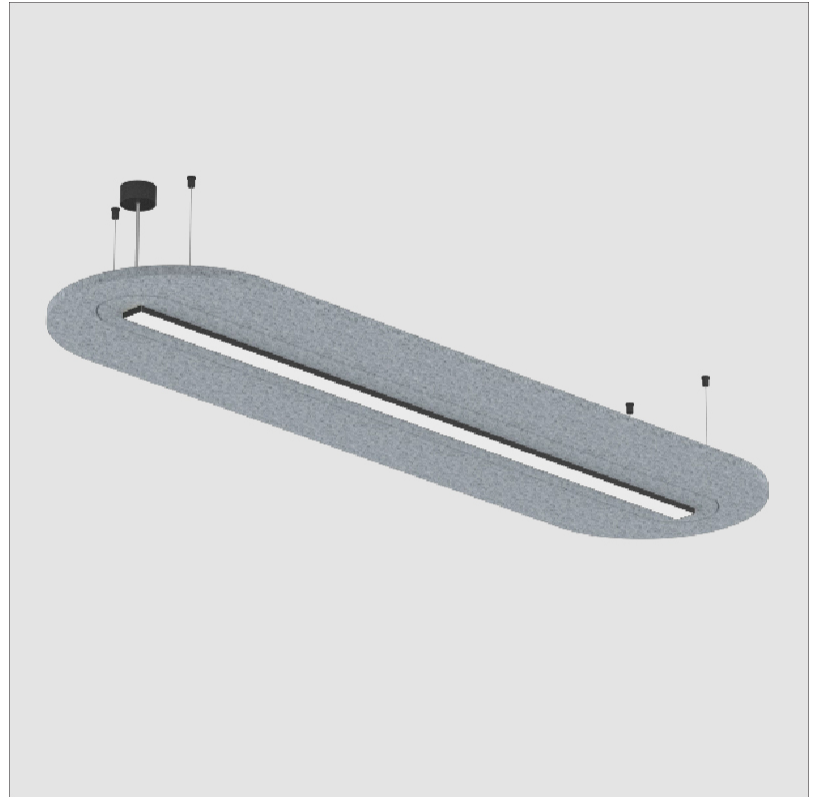

Holder Finish: [SSR / BKV / CWI / CRY / HAB / LAG / UFT / ITA / RUA / RUR / MIC / FTG / MYG / TWT / LOD / PUS / FRO / FUP / KIA / POP / BLS / SPG / MEY / GOH / GUM / CHC / COM / ABZ / JAG](#)

Accent Finish: [OPL / MPM / CMP / BKR / WHR / GCL / WWR / WWL / WDA](#)

Acoustic Finish: [SFW / CYW / SEE / SYN / MTS / PMB / TTN / CYB / STO / DPE / BES / SHB / ARE / ANE / VRD / CRF](#)

Fixture Material: [Acoustic / Aluminum / PMMA](#)

Primary Material: [Acoustic](#)

Cable Details: [2000mm/78 3/4" or 6000mm/236 1/4" Cable, - Transparent](#)

ELECTRICAL

Lamp Type: [LED](#)
Input Wattage (W): [73.1](#)
Total Output Wattage (W): [66.3](#)
Dimming: [Non-dimming / DALI Dimming / MATTER Dimming](#)
Driver Included: [No](#)
Driver Location: [Remote](#)
Driver Class: [Class 2](#)
Input Voltage (V): [120 - 277](#)
Upon Request: [0 - 10V Dimming / Phase Dimming](#)

LED

Color Temperature (°K): [2700 / 3000 / 3500 / 4000](#)
Max. Delivered Lumen (lm): [Max 10140](#)
Nominal Lumen (lm): [Max 12120](#)
CRI: [>90 CRI](#)
Lamp Life (hrs): [50000](#)

OPTICAL

RATINGS AND CERTIFICATIONS

Certified By: [Certified for North American Standards](#)

© 2026, T 1800-388-3382, F 416-247-9319, www.zaneen.com

Available for International specifications by adding 'INT' at the end of the existing Model #. For assistance on 'custom' specifications, contact zteam@zaneen.com. In a constant effort to supply the best product, we reserve the right to change specifications or materials without notice. The most recent specification sheets are found at zaneen.com