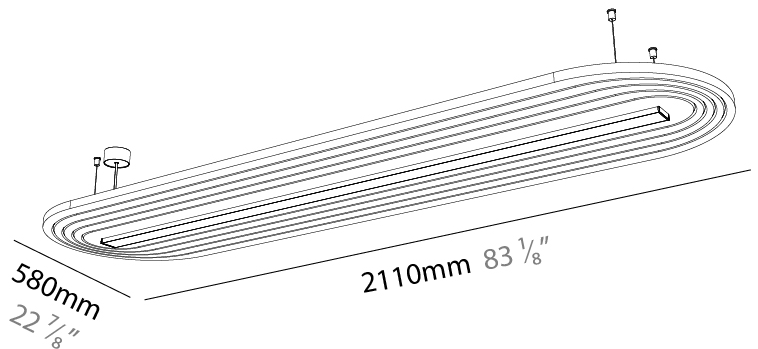

Holder Finish: [SSR / BKV / CWI / CRY / HAB / LAG / UFT / ITA / RUA / RUR / MIC / FTG / MYG / TWT / LOD / PUS / FRO / FUP / KIA / POP / BLS / SPG / MEY / GOH / GUM / CHC / COM / ABZ / JAG](#)

Accent Finish: [OPL / MPM / CMP / BKR / WHR / GCL / WWR / WWL / WDA](#)

Acoustic Finish: [SFW / CYW / SEE / SYN / MTS / PMB / TTN / CYB / STO / DPE / BES / SHB / ARE / ANE / VRD / CRF](#)

Fixture Material: [Acoustic / Aluminum / PMMA](#)

Primary Material: [Acoustic](#)

Cable Details: [2000mm/78 3/4" or 6000mm/236 1/4" Cable, - Transparent](#)

ELECTRICAL

Lamp Type: LED
Input Wattage (W): 73.1
Total Output Wattage (W): 66.3
Dimming: [Non-dimming / DALI Dimming / MATTER Dimming](#)
Driver Included: No
Driver Location: Remote
Driver Class: Class 2
Input Voltage (V): 120 - 277
Upon Request: [0 - 10V Dimming / Phase Dimming](#)

LED

Color Temperature (°K): [2700 / 3000 / 3500 / 4000](#)
Max. Delivered Lumen (lm): Max 10140
Nominal Lumen (lm): Max 12120
CRI: >90 CRI
Lamp Life (hrs): 50000

OPTICAL

RATINGS AND CERTIFICATIONS

Certified By: Certified for North American Standards

IP Rating: [IP20](#)

Available for International specifications by adding 'INT' at the end of the existing Model #. For assistance on 'custom' specifications, contact zteam@zaneen.com.

In a constant effort to supply the best product, we reserve the right to change specifications or materials without notice. The most recent specification sheets are found at zaneen.com