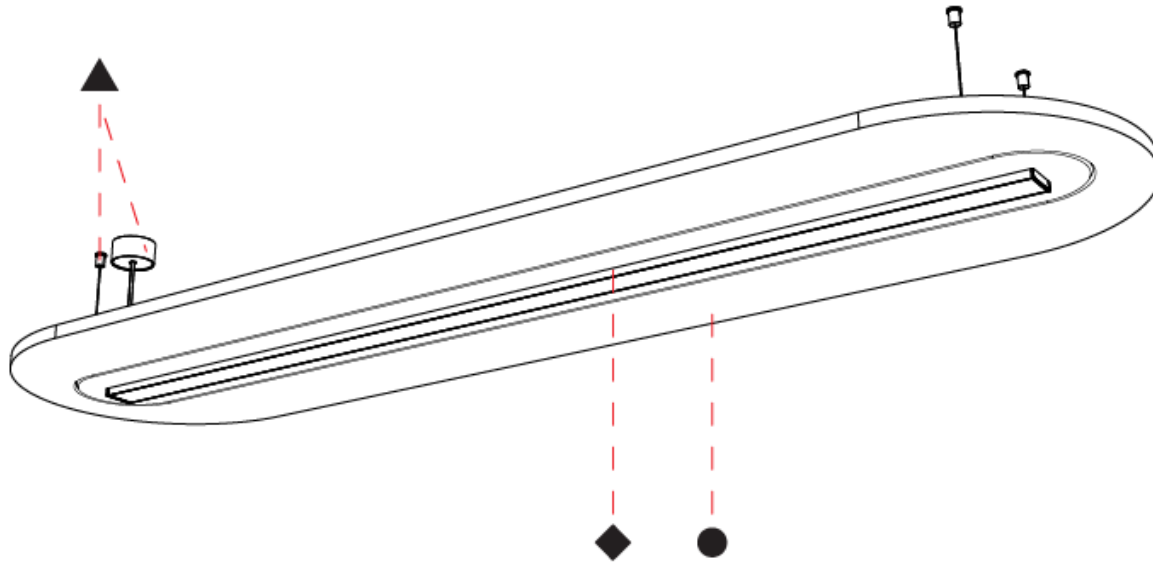

SERENII ROUND SUSPENSION

A3001180-

PROJECT	_____
TYPE	_____
SPECIFIER	_____
QUANTITY	_____
DATE	_____

A