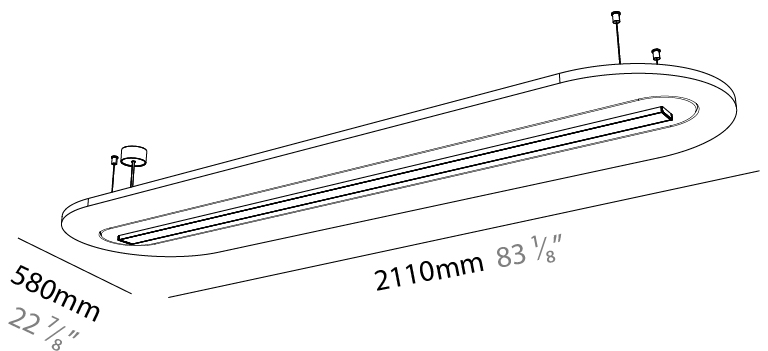

Holder Finish: [SSR / BKV / CWI / CRY / HAB / LAG / UFT / ITA / RUA / RUR / MIC / FTG / MYG / TWT / LOD / PUS / FRO / FUP / KIA / POP / BLS / SPG / MEY / GOH / GUM / CHC / COM / ABZ / JAG](#)

Accent Finish: [OPL / MPM / CMP / BKR / WHR / GCL / WWR / WWL / WDA](#)

Acoustic Finish: [SFW / CYW / SEE / SYN / MTS / PMB / TTN / CYB / STO / DPE / BES / SHB / ARE / ANE / VRD / CRF](#)

Fixture Material: [Acoustic / Aluminum / PMMA](#)

Primary Material: [Acoustic](#)

Cable Details: [2000mm/78 3/4" or 6000mm/236 1/4" Cable, - Transparent](#)

ELECTRICAL

Lamp Type: [LED](#)
Input Wattage (W): [73.1](#)
Total Output Wattage (W): [66.3](#)
Dimming: [Non-dimming / DALI Dimming / MATTER Dimming](#)
Driver Included: [No](#)
Driver Location: [Remote](#)
Driver Class: [Class 2](#)
Input Voltage (V): [120 - 277](#)
Upon Request: [0 - 10V Dimming / Phase Dimming](#)

LED

Color Temperature (°K): [2700 / 3000 / 3500 / 4000](#)
Max. Delivered Lumen (lm): [Max 10140](#)
Nominal Lumen (lm): [Max 12120](#)
CRI: [>90 CRI](#)
Lamp Life (hrs): [50000](#)

OPTICAL

RATINGS AND CERTIFICATIONS

Certified By: [Certified for North American Standards](#)

© 2026, T 1800-388-3382, F 416-247-9319, www.zaneen.com

Available for International specifications by adding 'INT' at the end of the existing Model #. For assistance on 'custom' specifications, contact zteam@zaneen.com. In a constant effort to supply the best product, we reserve the right to change specifications or materials without notice. The most recent specification sheets are found at zaneen.com